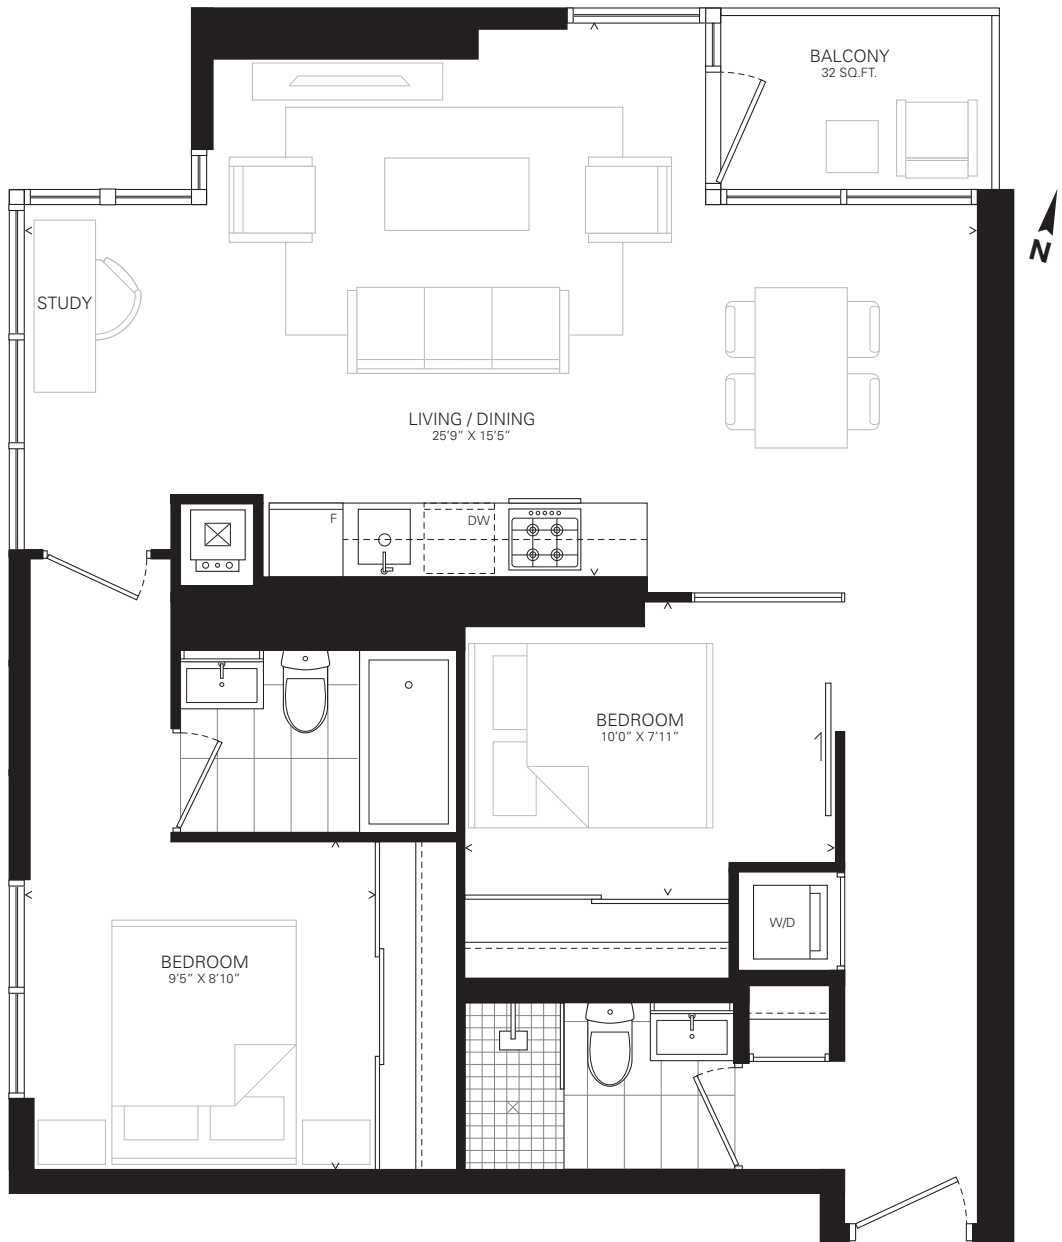

# totem

**TWO BEDROOM  
AND STUDY**  
798 SF

**1302 / 1402**

DUNDONALD STREET

LEVELS 13-14

FURNITURE NOT INCLUDED. ALL SIZES AND SPECIFICATIONS ARE SUBJECT TO CHANGE WITHOUT NOTICE. E.&O.E.

86708