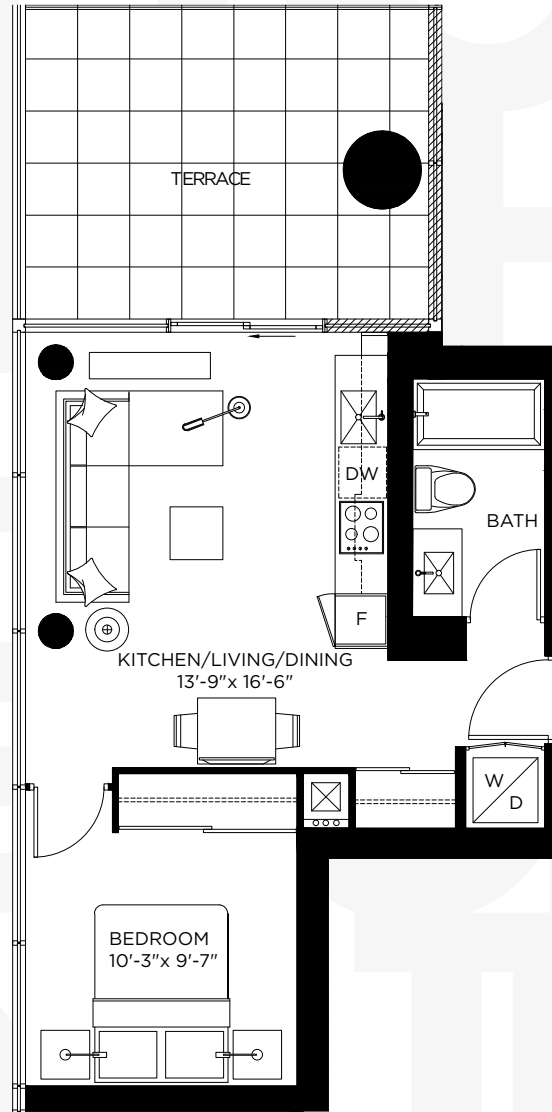

B525 / 1 BEDROOM

525 SQ. FT. + 186 SQ. FT. TERRACE = 711 SQ. FT. LIVING SPACE

FLOOR 8

All dimensions, specifications and drawings are approximate. Actual square footage may vary from the stated floor plan. E.&O.E. Furniture not included. Refer to keyplan for unit and orientation.